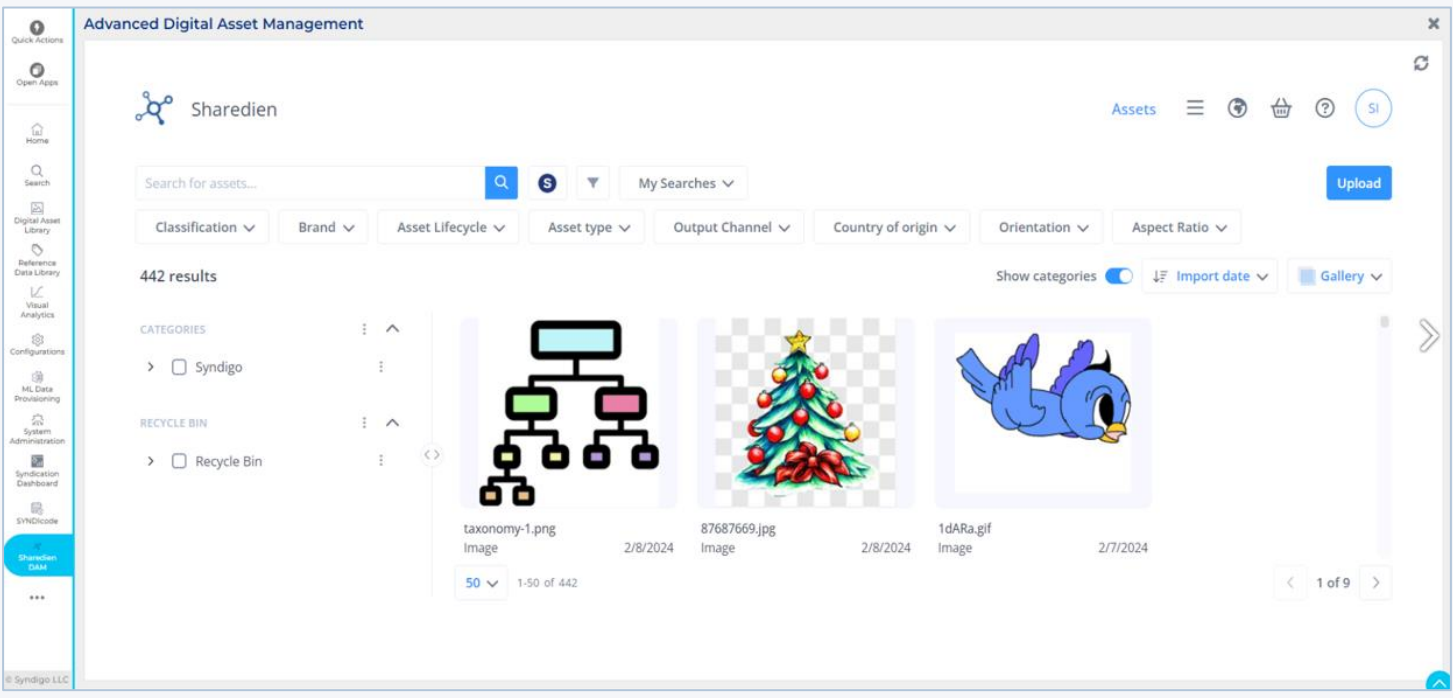

Entity

Upload Assets

Sharedien DAM App

Centralized Repository

Key Features

-  **Create & Manage**- Ability to design, collaborate and review the assets
-  **Enrich**-Ability to tag, annotate and edit the assets
-  **Share**-Ability to distribute and deliver the assets
-  **Use**-Ability to search, find and reuse the assets
-  **Insight**-Ability to archive, reuse and expire the assets